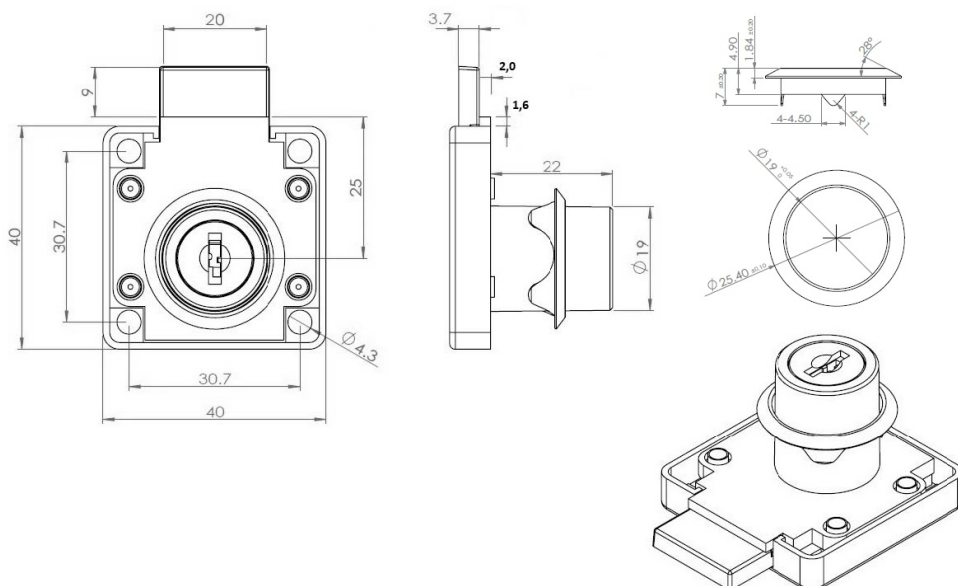

PRODUCT SHEET

Description:

Rim Lock 850, $\varnothing 19 \times 22 \text{mm}$, Drawer, Bronze Pl, MK SISO

Item number:

14.01.098-0

Units	Box	Carton	HS Code	Barcode
Pcs.	12	240	8301300000	
				5704866032858